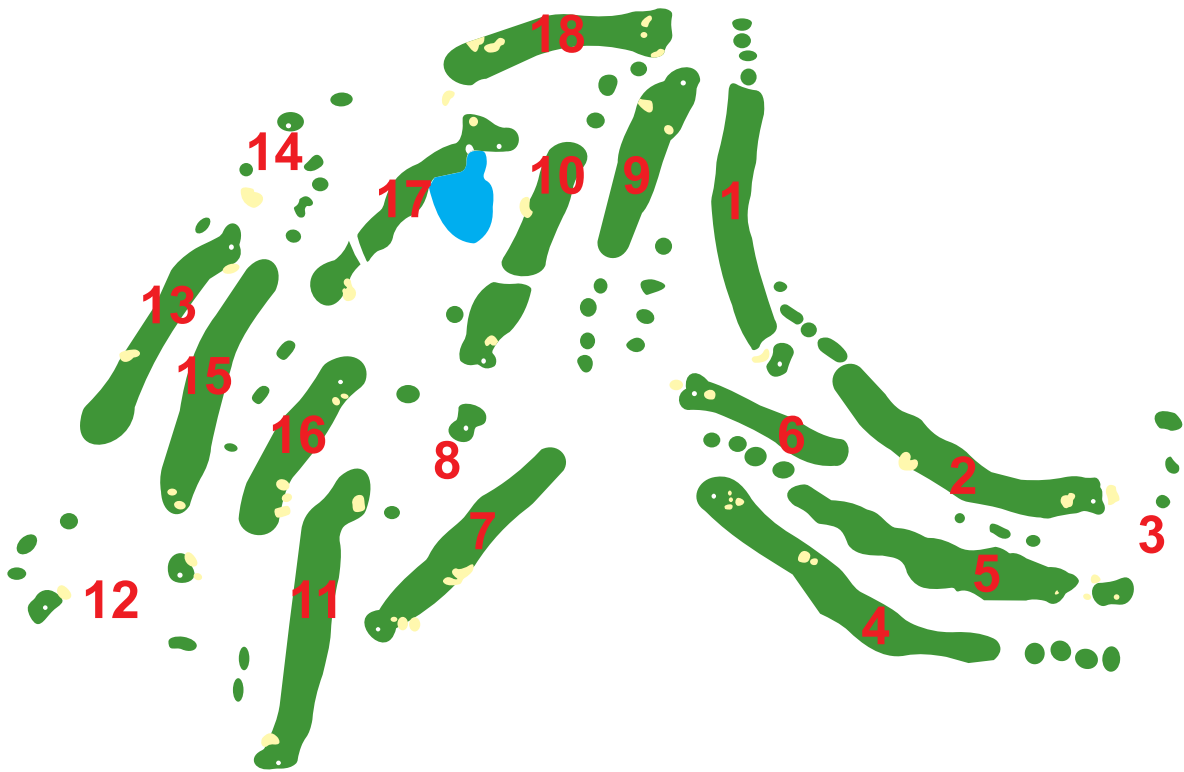

RECORRIDO DEL CAMPO

DISTANCIAS / SLOPE

SLOPE	HOYO	1	2	3	4	5	6	7	8	9	OUT	10	11	12	13	14	15	16	17	18	IN	TOTAL
122	BLANCO	361	386	184	441	366	354	481	186	308	3067	334	498	139	400	142	434	351	404	364	3066	6133
121	AMARILLO	344	368	174	435	344	329	442	180	288	2904	312	435	133	374	135	434	322	396	351	2902	5806
	AZUL	331	348	145	393	323	318	409	175	256	2698	304	425	105	365	93	403	309	352	309	2665	5363
125	ROJO	307	302	106	368	295	283	380	120	231	2392	271	408	97	331	87	378	229	347	287	2435	4827

	TOTAL																				TOTAL	
PAR	4	4	3	5	4	4	5	3	4	36	4	5	3	4	3	5	4	4	4	36	72	
HANDICAP	7	13	9	5	17	3	1	15	11		14	10	12	4	18	6	8	2	16			

Reglas locales

- Fuera de Límites marcado con estacas blancas.
-A la izquierda en los hoyos: 1, 2, 7, 13, 14 y 18
-A la derecha en los hoyos 10 y 17

Local Rules

- Out of Bounds marked with white posts.
On the left on holes 1, 2, 7, 13, 14 and 18
On the right holes 10 and 17
The Exterior stone walls delineate "out of bounds"
- Winter rules apply. The ball can be cleaned and placed on the fairway.
- If a ball lands on red picon you are allowed a free drop- nearest point on grass-not nearer the hole.
- Protection of young trees identified by wooden stakes-free drop without penalty, to nearest point where tree does not interfere with swing (not nearer the hole)
- On holes 4 and 6 at back of green, if ball lies on red picon, then is an obligatory drop zone.

Distances measured in metres to front of green.